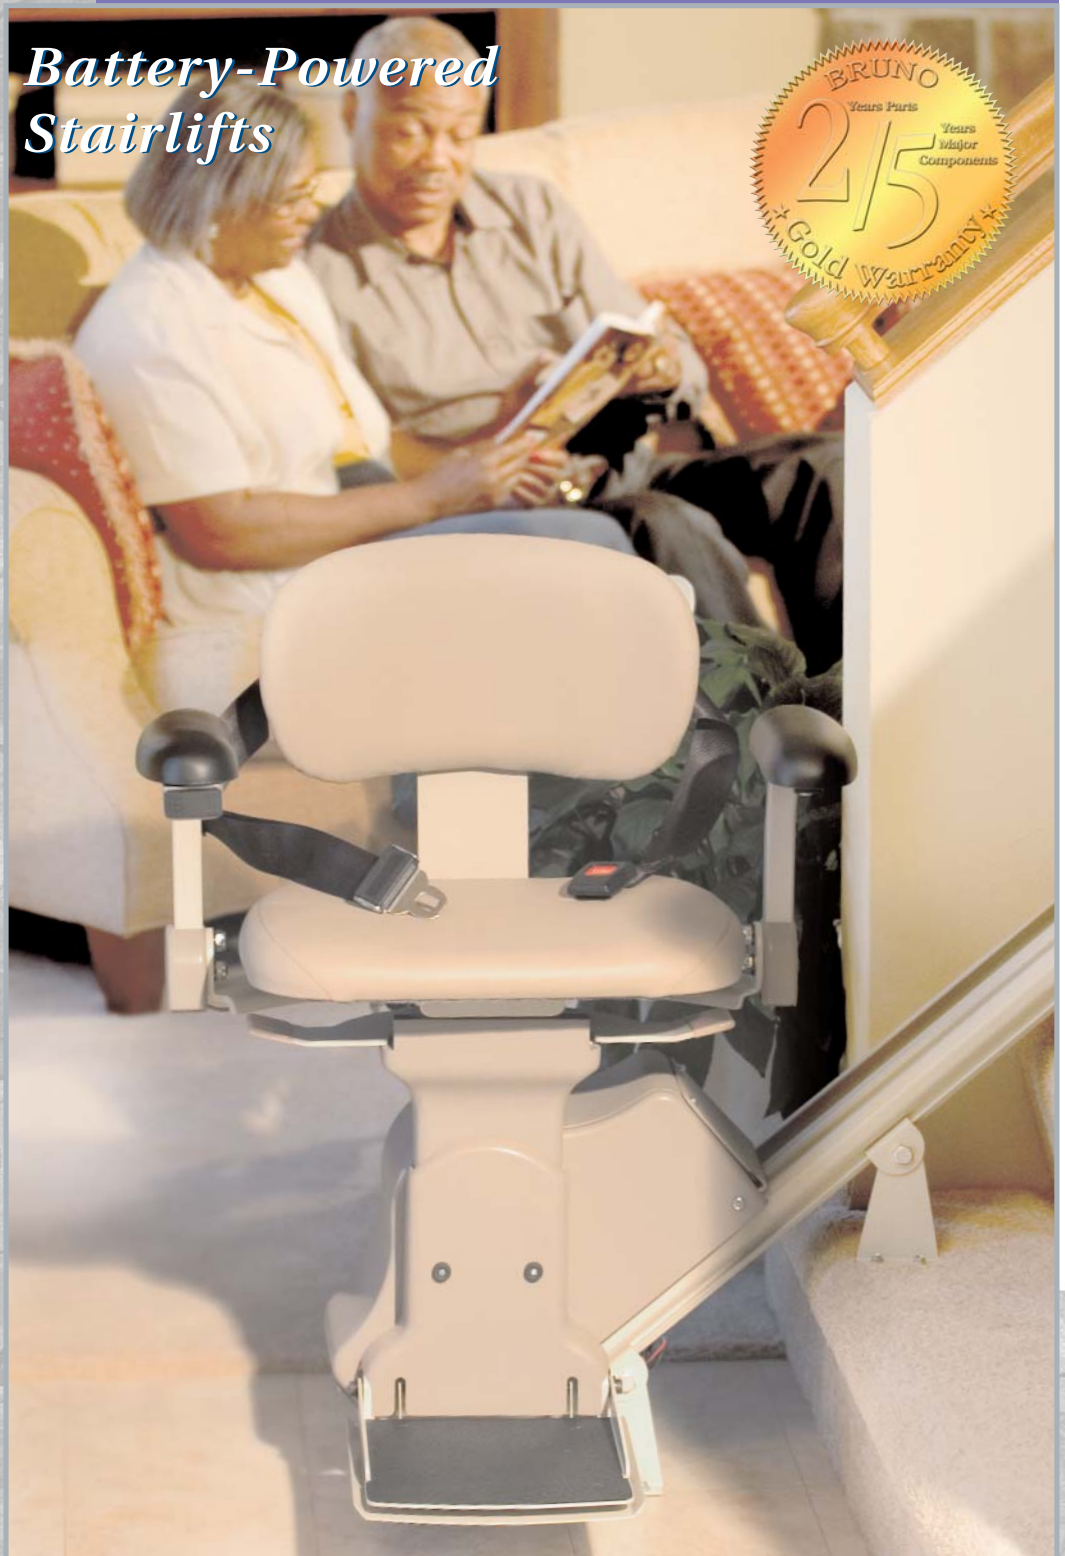

BRUNO

New!

Electra-Ride™ LT

Straight-Rail Stairlifts

B R E A K I N G T H E B A R R I E R S

*Battery-Powered
Stairlifts*

*New Added Features!
Just As Affordable!*

BRUNO Electra-Ride™ LT

*Reclaim your entire home with the New Electra-Ride LT.
Going upstairs and down has never been so effortless!*

Quiet and Smooth - the rack and pinion drive system provides a smooth ride, without hesitation when the unit stops and starts.

Compact yet Rugged - with arms, seat and footrest that flip up and out of the way, the LT takes up little space, but is designed for extended life and dependability.

The New Electra-Ride LT delivers Safety, Performance and Ease-of-use at an economy price. Look at these Premium Features:

- ✓ *Adjustable seat height*
 - ✓ *Low footrest height*
 - ✓ *275 lbs. capacity*
 - ✓ *Covered gear rack for a clean, attractive rail*
 - ✓ *Flip up seat, arms and footrest for a tight park position*
 - ✓ *Strip charge contacts for more flexibility when parking the unit*
 - ✓ *Folding Rail option*