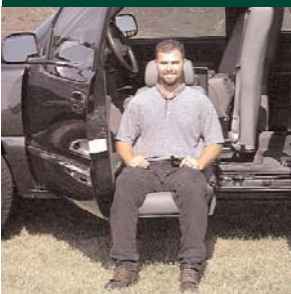

Introducing... **TURNY**™ Orbit

Powered
all the way

**ORDER
TODAY!**

The Turny™ Orbit Seat is designed for a wide range of vehicles including: minivans, SUVs, pickup trucks, full-size vans and some of today's crossover vehicles.

A Bruno TAS™ (Turning Automotive Seating™) Mobility Product

Turny Orbit works well with selected child seats

Turny Orbit w/ LP Seat and **NEW** Child Latch meets FMVSS 225. Available early 2005. Shown with Britax model car seat.

Turny Orbit works great in pickup trucks

Shown in a driver-side application with Bruno Exo Frame™.

Turny Orbit Seat with **NEW** Carony 12 Fixed Transport Chair

For caregivers, it's the ideal, total mobility system for convenient, safe transportation!

Just one of the ways Bruno is working to provide accessible transportation for today's – and tomorrow's – vehicle users!

- ◆ Travel with ease using Bruno's Turny Orbit Seat – the only fully-powered, rotating-and-lowering mobility seat.
- ◆ Just like our proven Bruno Turny V (HD) Seat, the Turny Orbit provides safe, easy access to the first-row passenger and second-row passenger seating, but with the convenience of fully-powered operation.
- ◆ Convenient, hand-held operation automatically turns the Turny Orbit Seat from any position. With just the touch of a button, the Turny Orbit Seat rotates and moves outside and down to the most comfortable position for stepping in/out of the vehicle or transferring at the desired height.
- ◆ The Turny Orbit can be quickly installed in a couple of hours. Plus, it's easy to remove, restoring your vehicle to its original condition without compromising resale value. The Turny Orbit is also crash tested and certified to meet FMVSS standards.