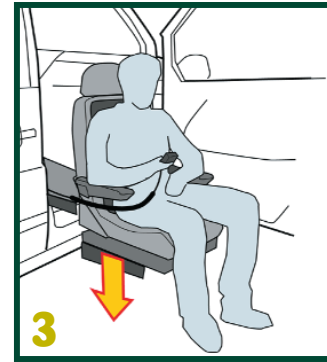

This package is only available for the 2004/2005 Toyota Sienna minivan.

www.turny.com

Using the pendant, the Turny Orbit Seat rotates out automatically...

smoothly glides out of the vehicle...

...and then lowers to the desired level.