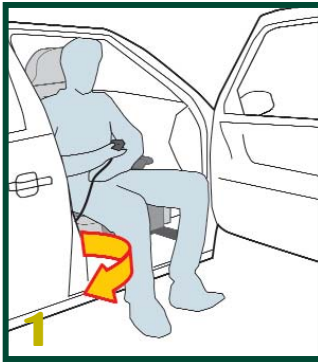

Using the pendant, the Turny Orbit Seat rotates out automatically...