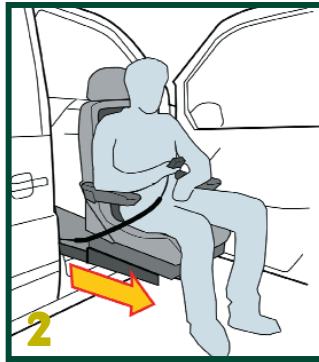

smoothly glides out of the vehicle...