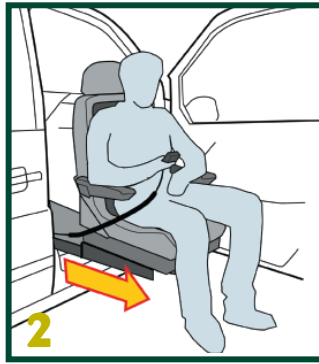

2 smoothly glides out of the vehicle...