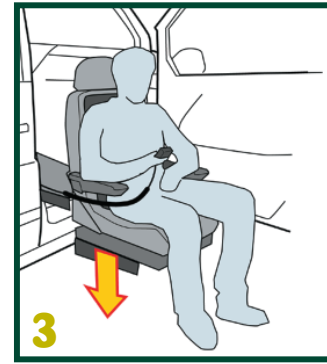

3 ...and then lowers to the desired level.

Features include:

Turny V-HD   Turny Orbit

New ergonomically-designed, hand-held pendant controls with 'finger-touch depression'		✓
Custom, base-plate assemblies for over 100 applications	✓	✓
Programmable controller sets vertical up/down travel to desired height	✓	✓
Safe, "obstruction-sensing" operation	✓	✓
Emergency backup system	✓	✓
Turny models that accommodate 12"-16" of vertical travel (for any vehicle)	✓	✓
Power rotate, power in/out & power up/down function	Manual rotate	✓
Durable 330 lb./150 kg. user weight capacity	✓	✓
Bruno limited, three-year warranty	✓	✓
Easily removable, restoring the vehicle back to original condition	✓	✓

Some of Our Many Vehicle Applications:

MINIVANS

Buick Terazza 2005-2006
Chevy Astro 1995-2005
Chevy Uplander 2005-2006
Chevy Venture 1997-2005
Chrysler Town & Country 1996-2006
Dodge Grand Caravan 1996-2006
Ford Windstar 1999-2003
Ford Freestar 2004-2006
GMC Safari 1995-2004
Honda Odyssey 1999-2006
Kia Sedona 2002-2005
Mazda MPV 2000-2005
Mercury Villager 1999-2002
Mercury Monterey 2004-2006
Nissan Quest 1999-2006
Oldsmobile Silhouette 1997-2004
Pontiac Montana 1999-2005
Pontiac SV6 2005-2006
Saturn Relay 2005-2006
Toyota Sienna 1998-2006

SUV/CROSSOVER VEHICLES

Buick Rendezvous 2002-2006
Chevy Suburban 2000-2006
Chevy Tahoe 2000-2006
Chevy Trailblazer 2002-2006
Cadillac Escalade EXT/ESV 1999-2006
Dodge Durango 1998-2006
Ford Escape Hybrid 2006
Ford Excursion 2000-2005
Ford Expedition 1997-2006
Ford Explorer 2002-2005
GMC Envoy 2002-2006
GMC Yukon & Yukon XL 2000-2006
Honda Element 2003-2006
Lexus RX 330 2004-2006
Lincoln Navigator 1998-2006
Oldsmobile Bravada 2002-2004
Toyota Highlander 2001-2006
Toyota Highlander Hybrid 2006
Toyota Sequoia 2001-2006
Volvo XC-90 2003-2006

PICKUP TRUCKS

Chevrolet Silverado 1999-2006
Dodge Dakota (Club EXT cab) 1997-2004
Dodge Dakota (Crew Quad cab) 2000-2004
Dodge Ram 1500-3500 Quad cab 1998-2006
Dodge Ram Mega cab 2006
Ford F-Series 1997-2006
GMC Sierra 1999-2006
Nissan Titan 2006
Toyota Tundra 2000-2006

FULL-SIZE VANS

Chevy Express 1996-2006
Dodge Sprinter 2003-2006
Ford E-Series 1999-2006
GMC Savana 1996-2006

All Bruno Turny Orbit Seating products are eligible for reimbursement under the terms of the various mobility programs offered by GM, Saturn, Ford, DaimlerChrysler/Dodge, Toyota, Volkswagen, Volvo and Lexus. These programs were established to provide cash payments to disabled drivers for the installation of adaptive equipment in any new vehicle, whether it is purchased outright or leased. For more information, visit www.turningautomotiveseat.com.

Dealer:

**Bruno Independent Living Aids ♦ 1780 Executive Drive P.O. Box 84 Oconomowoc, WI 53066
262-567-4990 ♦ Fax: 262-953-5501 ♦ www.bruno.com**